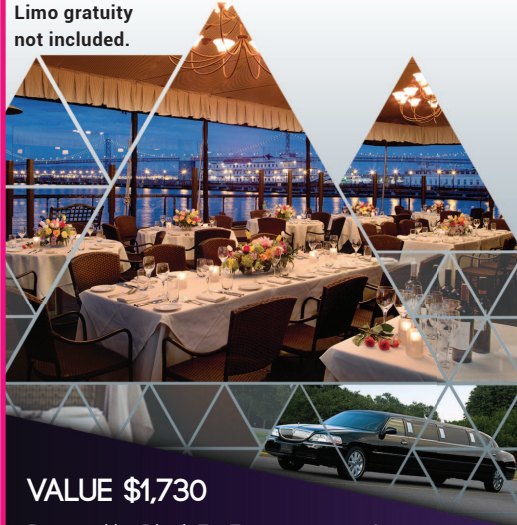

L1 SF DINNER WITH LIMO!

Enjoy a wonderful evening out including dinner at the spectacular Waterfront Restaurant in San Francisco. A limo for 8 people up to 6 hours gets you there and back safely! We've even included some wine for the ride! A nice bottle of Veuve Cliquot Champagne and a 2011 Steven Kent Cabernet Sauvignon.

Limo gratuity not included.

VALUE \$1,730

Donated by Black Tie Transportation & Waterfront SF & O'Shea Family & Watkins Family

L2 WENTE GARDENS & LUNCH!

Enjoy a personal tour of Wente's spectacular garden, followed by an outdoor grilled lunch with Wente Chef Mike Ward and esteemed gardener Diane Dovholuk. Event for 8 people. Small wine tastes are included with lunch.

VALUE \$1,600

Donated by Wente Family Estates

L5 ACOUSTIC GUITAR CONCERT IN YOUR HOME

LVPAC Development Director Chris Carter and Mike Lickiss, members of the LK Project deliver an evening of storytelling and acoustic guitar music. Generous hors d'oeuvres for 20 people (up to \$800) from On the Vine Catering is included, as well as a case of wine from El Sol Winery.

VALUE \$2,100

Donated by Chris Carter & On the Vine Catering & El Sol Winery

L6 KITCHEN CONFIDENTIAL MEETS BEETS HOSPITALITY GROUP

Bring 7 guests for happy hour at the Purple Orchid Wine Country Resort & Spa. Limo to Casa Real for an entertaining view into the culinary underbelly of a bustling commercial kitchen. Dine at the Chef's Table where all 5 courses will be paired with hand-crafted spirits and estate-grown wines. Return by limo to your 4 complimentary rooms with breakfast when you awake.